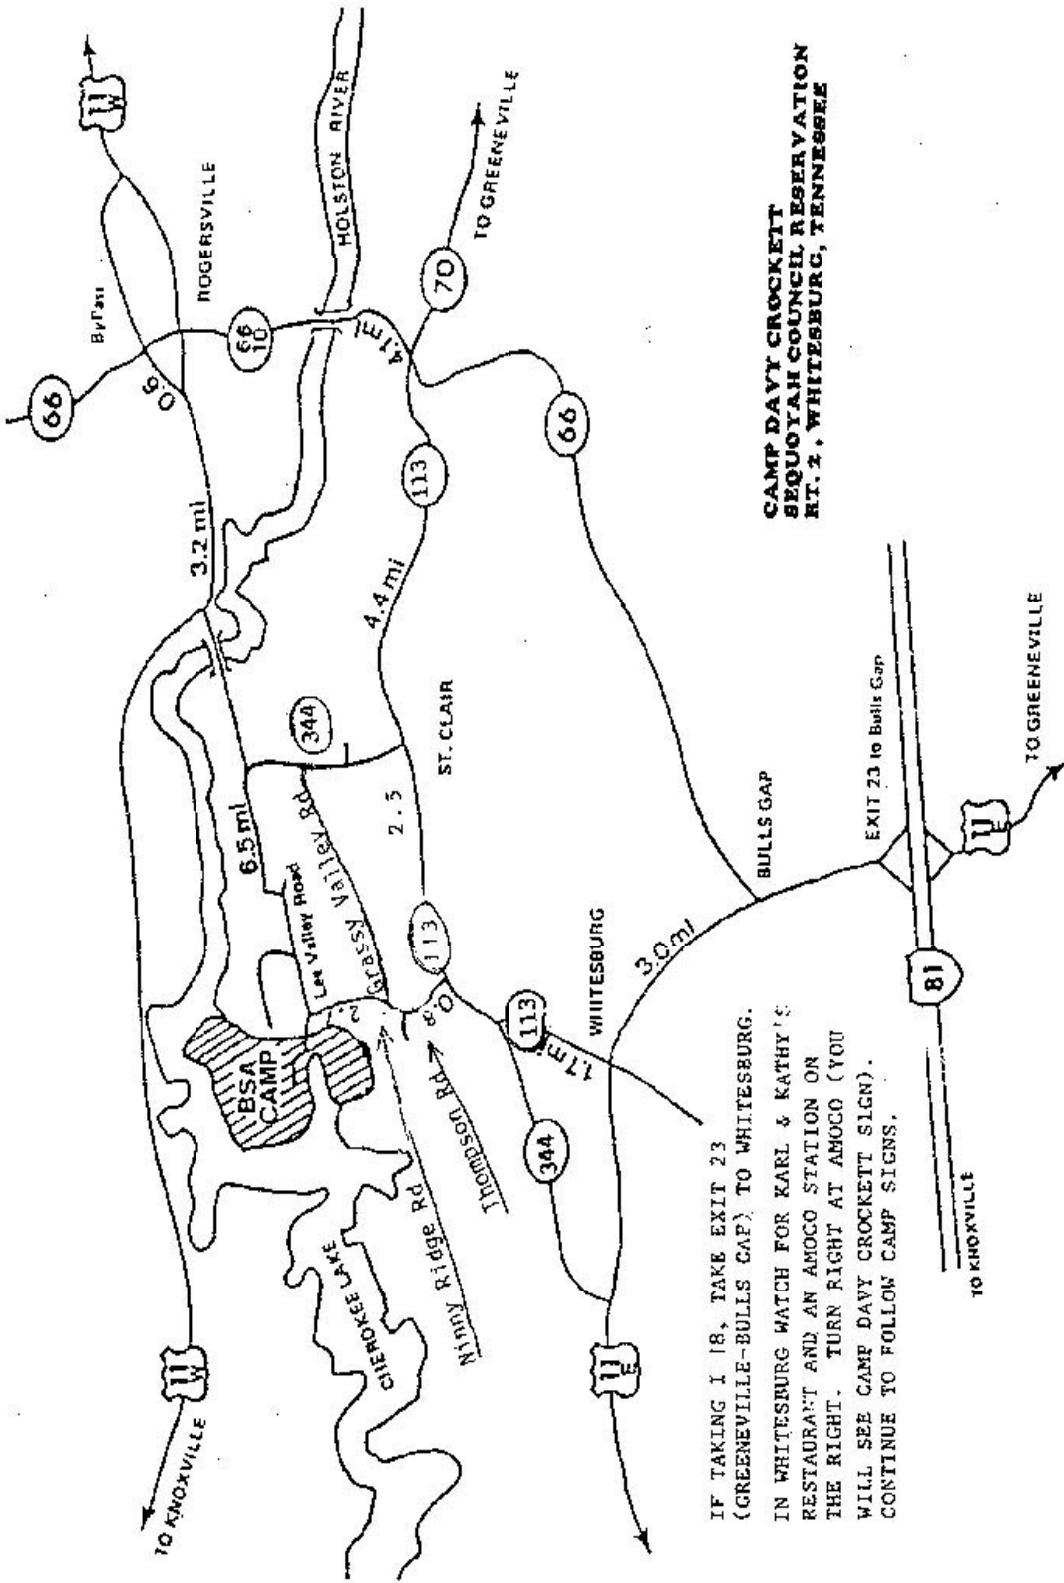

DIRECTIONS TO CAMP

**CAMP DAVY CROCKETT
SEQUOYAH COUNCIL RESERVATION
RT. 2, WHITESBURG, TENNESSEE**

IF TAKING I 18, TAKE EXIT 23
(GREENEVILLE-BULLS GAP) TO WHITESBURG.
IN WHITESBURG WATCH FOR KARL & KATHY'S
RESTAURANT AND AN AMOCO STATION ON
THE RIGHT. TURN RIGHT AT AMOCO (YOU
WILL SEE CAMP DAVY CROCKETT SIGN).
CONTINUE TO FOLLOW CAMP SIGNS.

Camp Davy Crockett

Not to scale